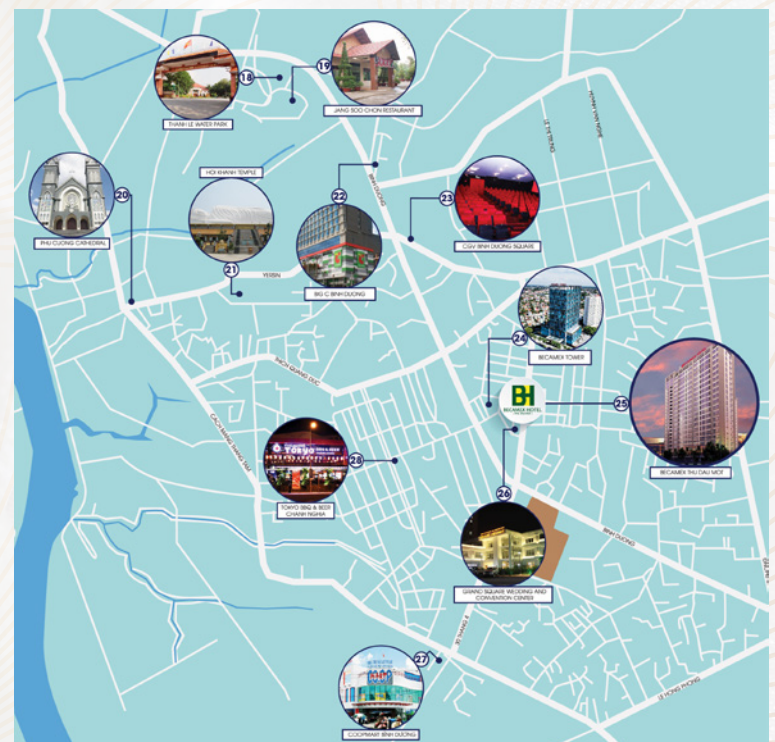

Daily buffet breakfast & dinner buffet
6:00 AM - 9:00 PM

Swimming Pool

7:00 AM - 9:00 PM

Level 1 - Hotel Zone

Lido Café & Galetto

Level 1 - Grand Square

Drinks, Ice cream, Pasta and Snacks
6:00 AM - 10:00 PM

Areas of Intertrest

Becamex Hotel Thu Dau Mot gives you easy access to all of your desire locations both business and entertainments within walking distance and only 10 minutes drive to the New City.

- Becamex Tower 20m
- Vinh Son Catholic Church 290m
- Hoi Khanh Pogoda 2km
- Thu Dau Mot Market 2.7km
- Phu Cuong Cathedral 2.6km
- Aeon Mall Binh Duong 7.1km
- Minh Long Ceramic Showroom 7.2km
- VSIP 1 Industrial Zone Park 8.3km
- Dai Nam Wonderland 9.1km
- Becamex Hotel New City 10km