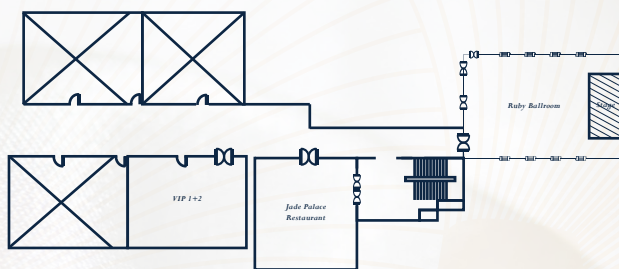

Bussiness Center

Opening hours: 24/24

Level 1 - Hotel Zone

Jade Palace

Level 2 - Grand Square

Chinese cuisine
9:00 AM - 9:00 PM

Meetings & Events and Weddings

With total space of over 1000m² including 2 break out rooms, one out door venue, one pillarless ballroom of 493m² up to 500 pax in theatre style, equipped with modern, movable lighting and quality in-house sound system. Let us take care every needs and detail of your wedding's preparation stage from start to finish, from a beautifully traditional theme decoration to a modern, elegant and luxurious style.

Banquet Room	Ceiling (m)	Location	 Banquet	 Theatre	 Classroom	 U-shape	 Area Size
Le Bistro Garden - Hotel	N/A	Level 1	350	N/A	N/A	N/A	420 (20 x 21)
Crystal - Hotel	4,1m	Level 1	50	50	40	30	75 (5.78 x 13)
Ruby Hall - Grand Square	4,4m	Level 2	360	500	250	150	462 (14 x 33)
Vip 1+2 - Grand Square	3,6m	Level 2	20	30	20	N/A	42 (4.75 x 9)